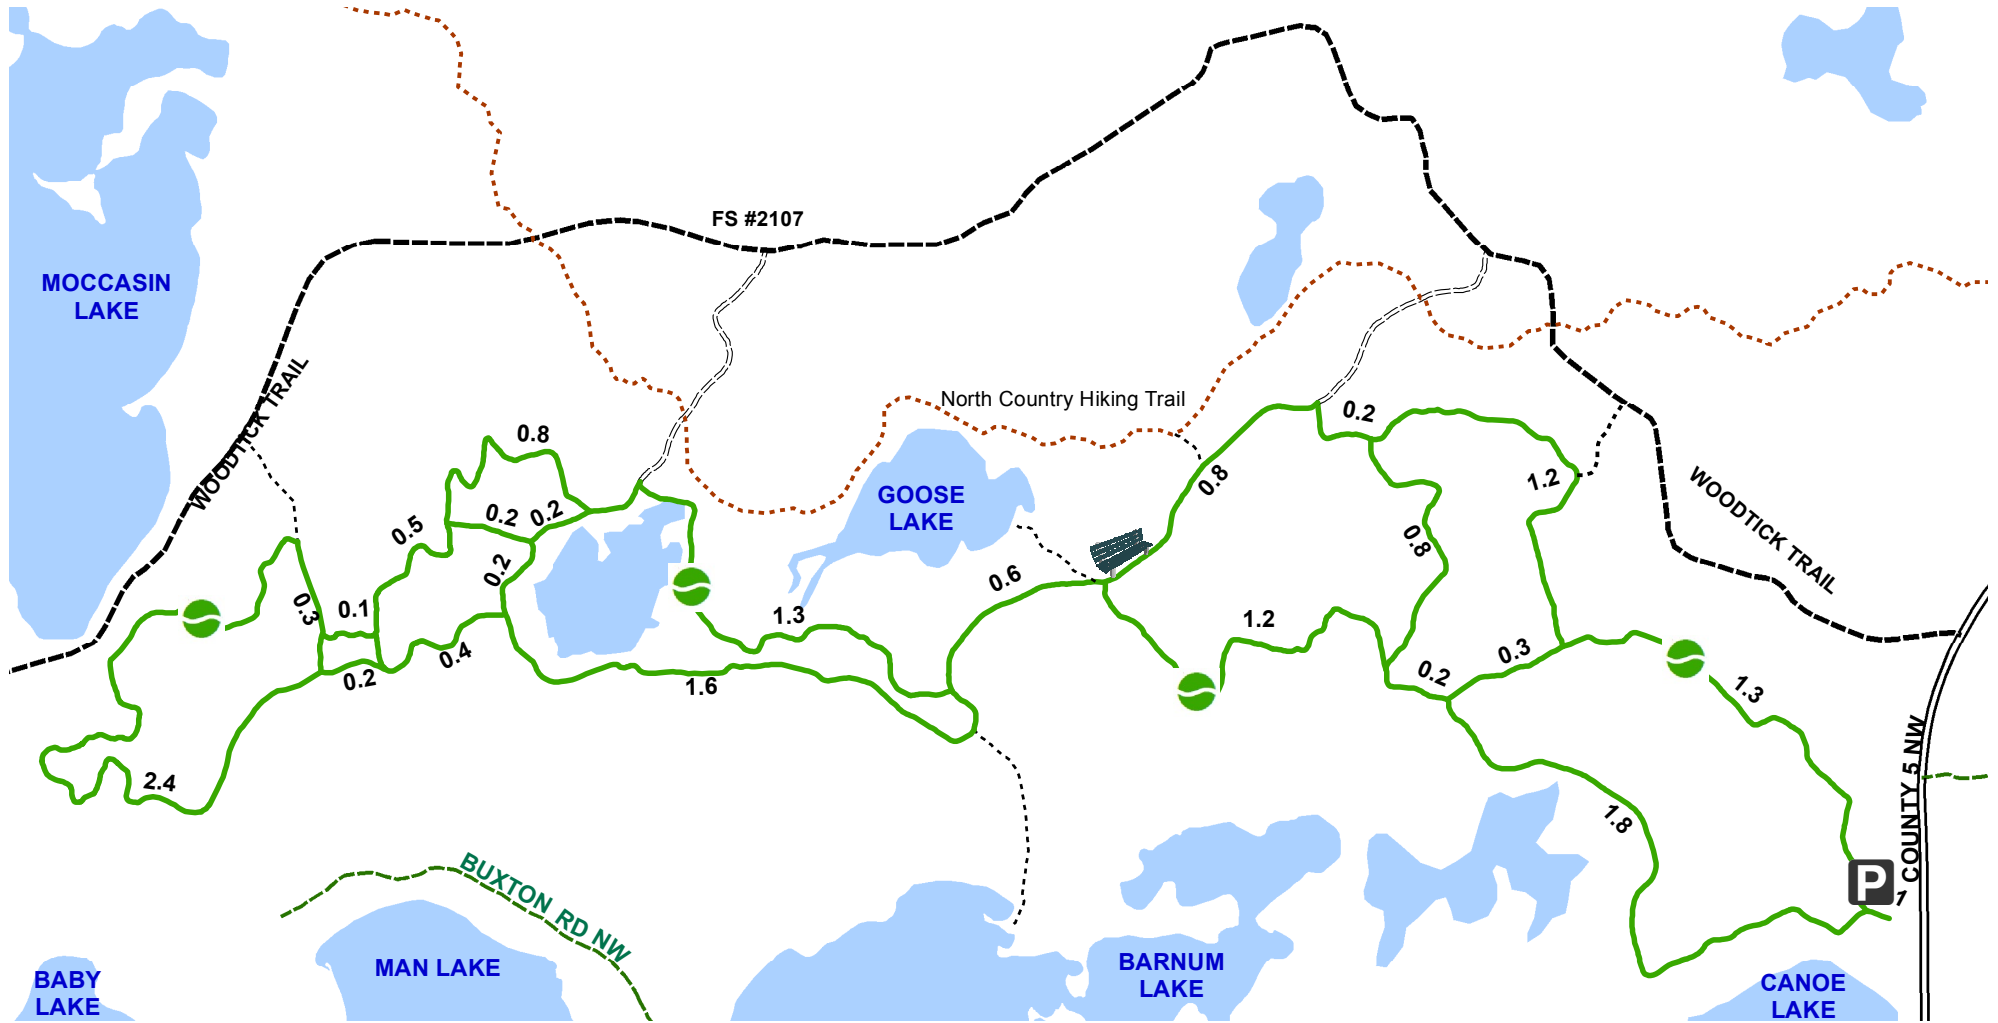

Goose Lake Ski Trail

Legend

-  Skiing
-  Hiking
-  Access
-  North Country Hiking Trail
-  Parking Lot

Ski trail is maintained and groomed by the Lake Country Nordic Ski Club and sponsored by the Cass County Board of Commissioners.

ALL TRAILS ARE RATED EASY

lakecountrynordic@gmail.com

Goose Lake Ski Trail is a Grant-in-Aid Trail. A Minnesota Ski Pass is required.

Trail length = 17.3 km
Lengths marked in km

11/16/2016