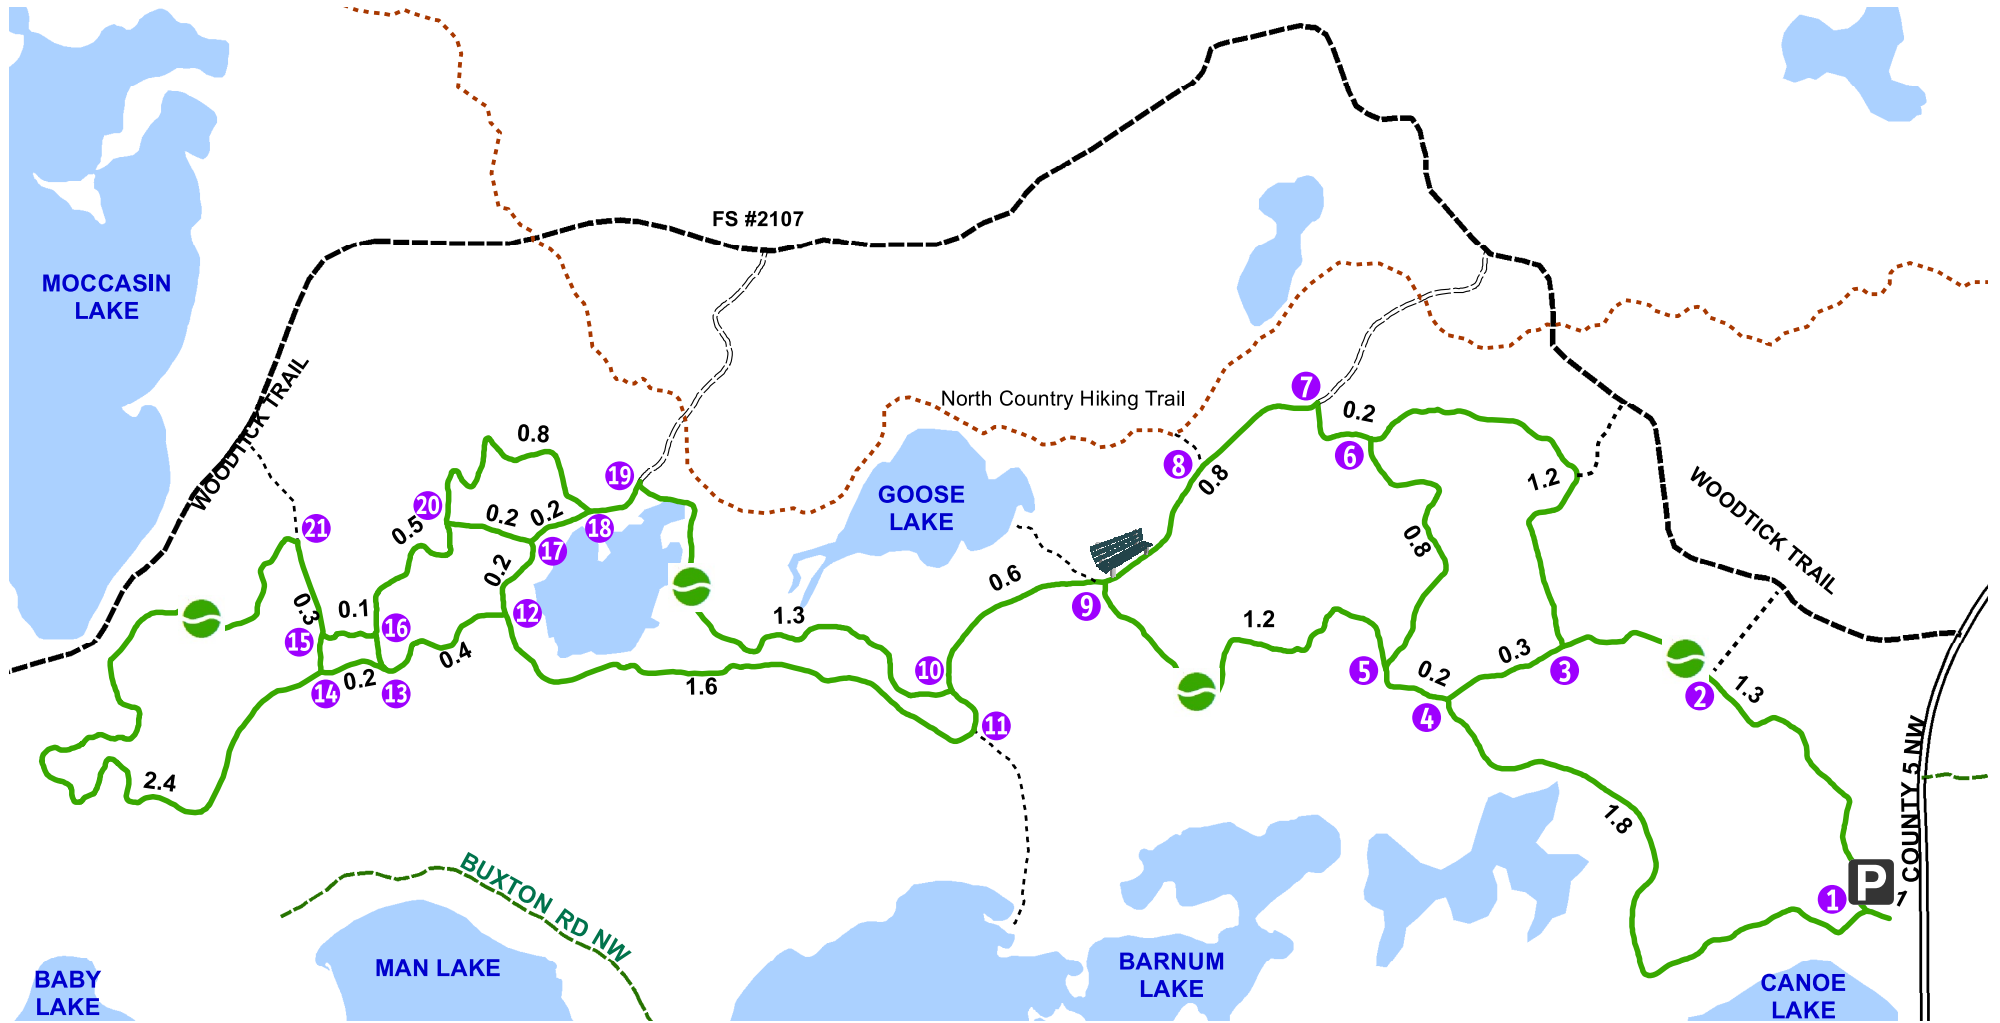

Goose Lake Ski Trail

Legend

- Skiing
- Hiking
- Access
- North Country Hiking Trail
- Parking Lot

ALL TRAILS ARE RATED EASY

Trail length = 17.3 km
Lengths marked in km

11/16/2016

Lake Country **Nordic Ski Club**

lakecountrynordic@gmail.com

Ski trail is maintained and groomed by the Lake Country Nordic Ski Club and sponsored by the Cass County Board of Commissioners.

Goose Lake Ski Trail is a Grant-in-Aid Trail.
A Minnesota Ski Pass is required.